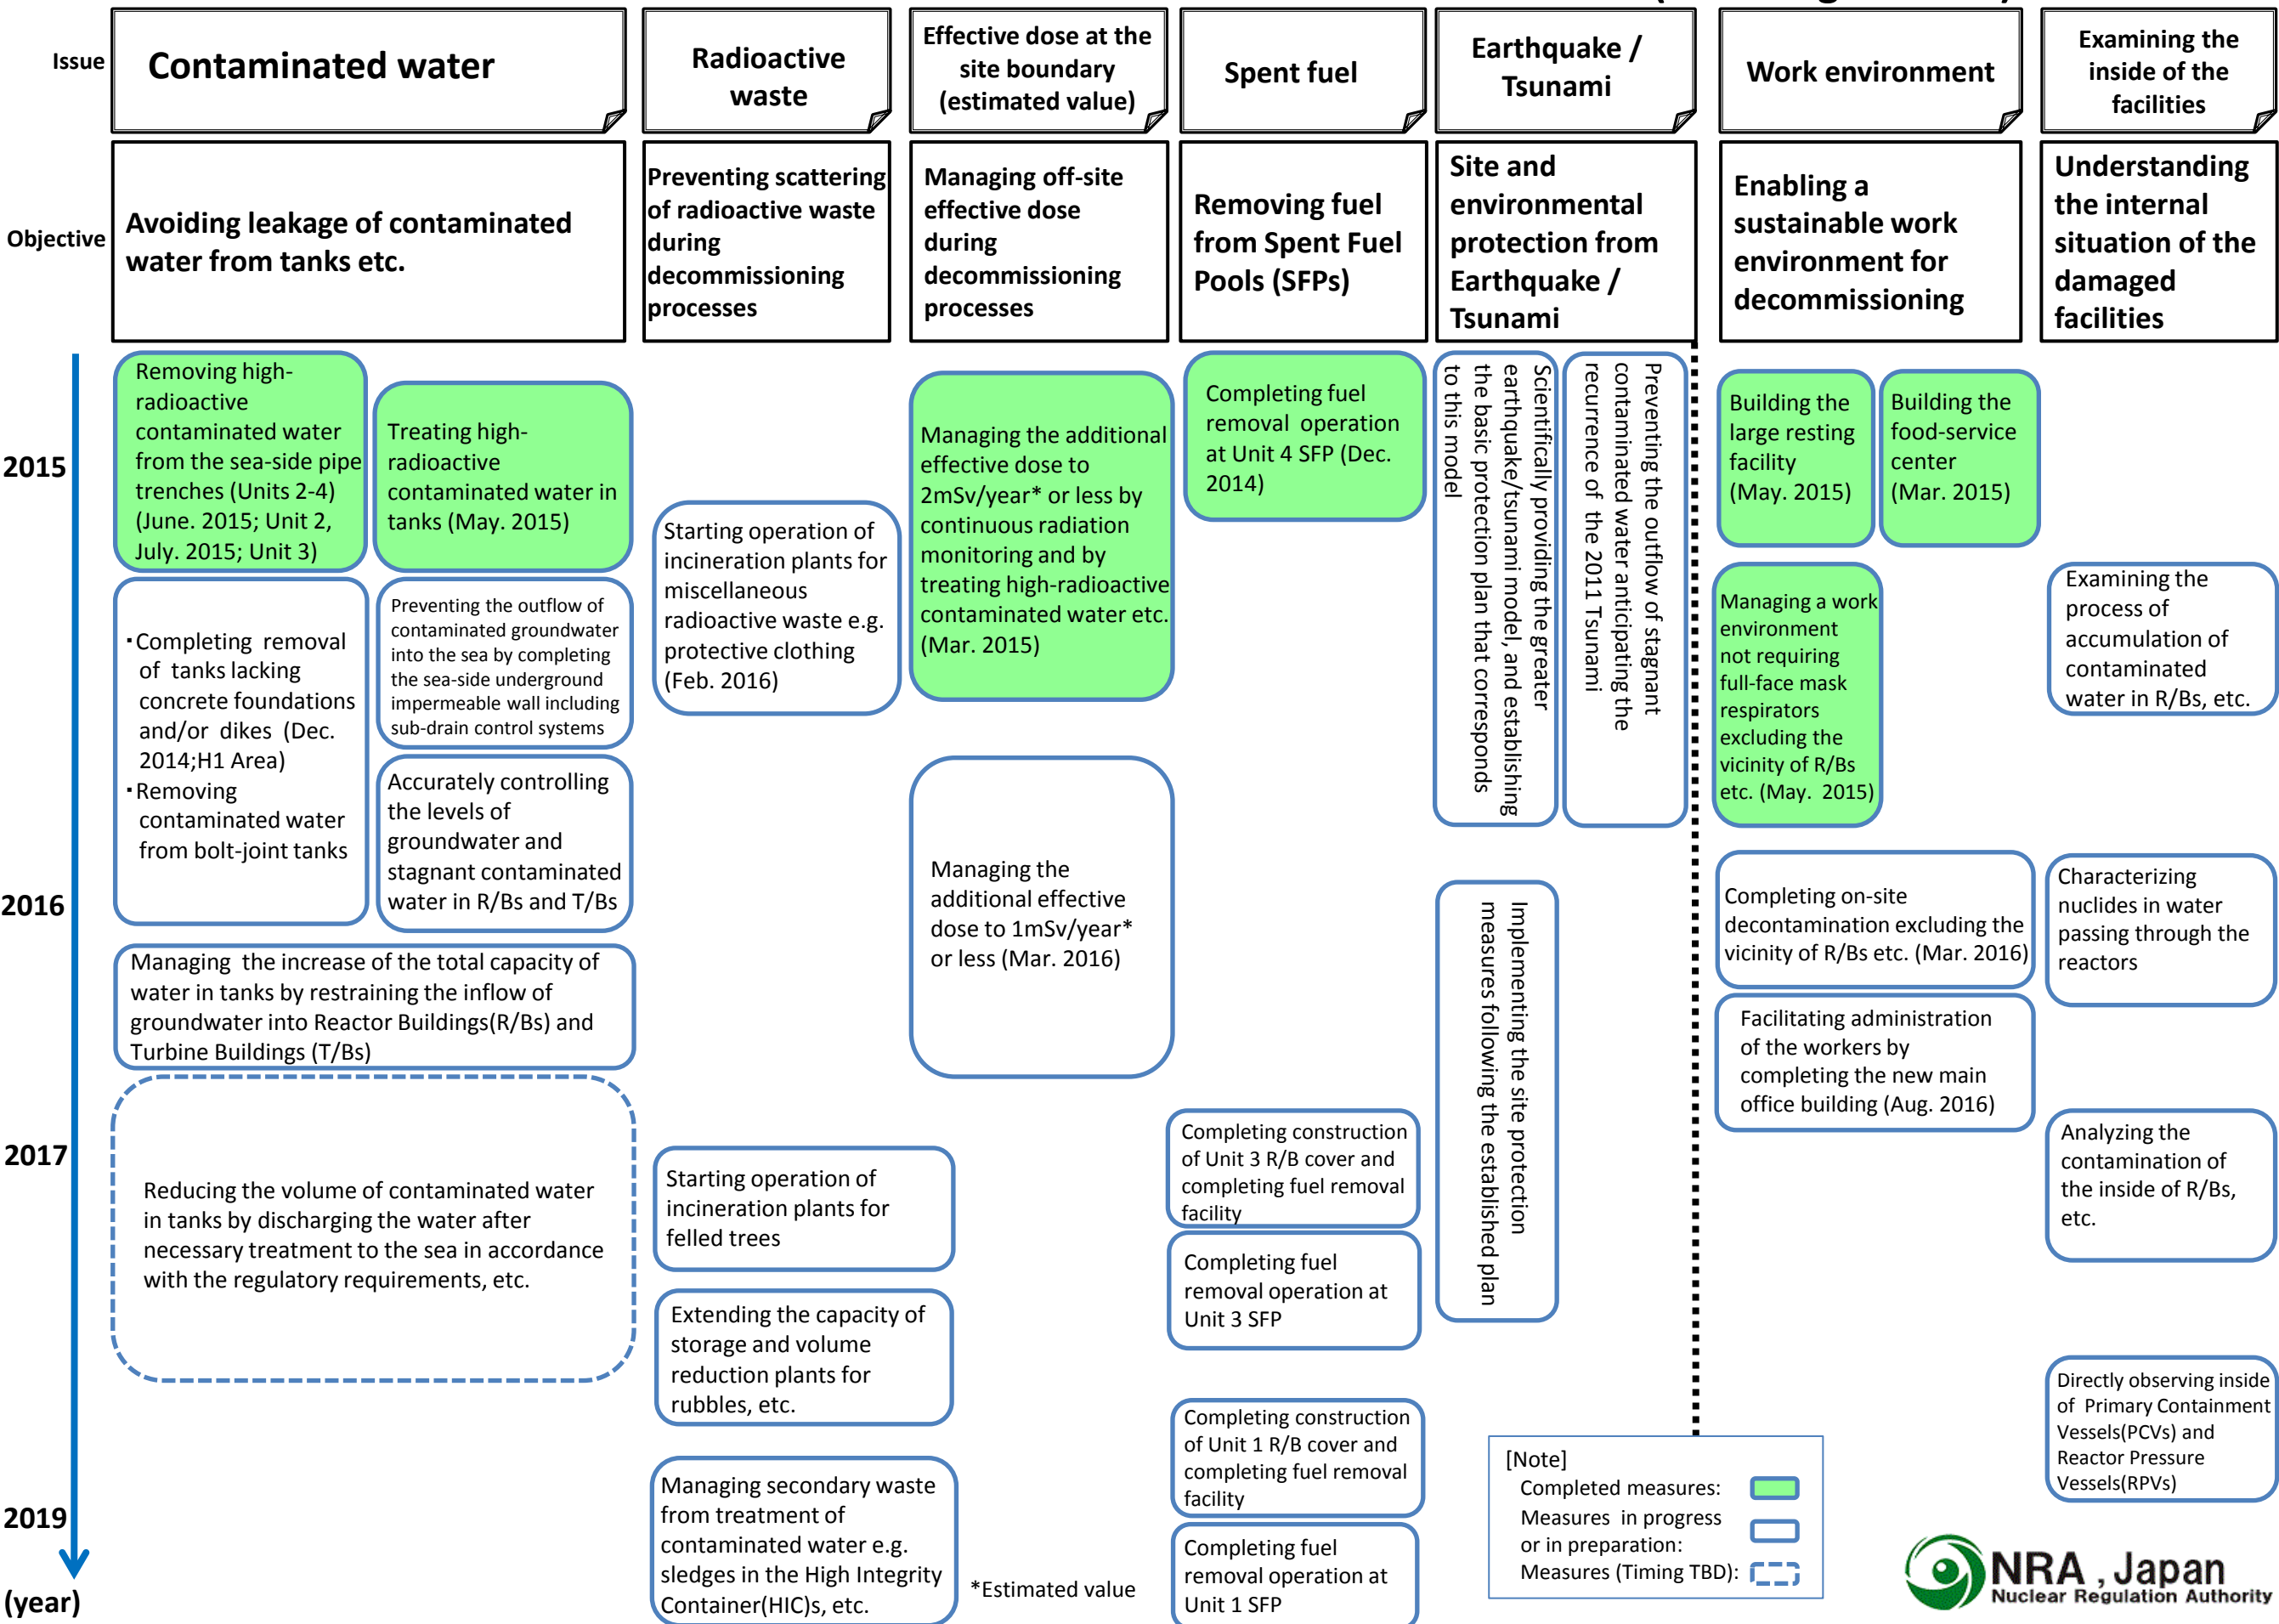

Measures for Mid-term Risk Reduction at TEPCO's Fukushima Daiichi NPS (as of August 2015)

[Note]
 Completed measures: ■
 Measures in progress or in preparation:
 Measures (Timing TBD):

*Estimated value